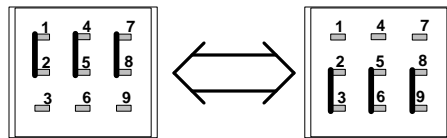

3PDT Foot Switch

Switching function of the 3PDT switch. The solid line illustrates an internal connection between terminals.

MPSA18
NPN BJT

MOD[®]

www.modkitsdiy.com

Copyright © 2011 by modkitsdiy.com

**“The Thunderdrive Deluxe” (K-955)
Schematic**