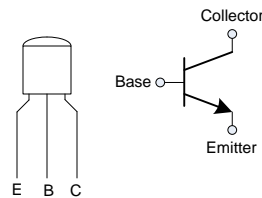

3PDT Foot Switch

Switching function of the 3PDT switch. The solid line illustrates an internal connection between terminals.

MPSA18
NPN BJT

MOD[®]

www.modkitsdiy.com

Copyright © 2011 by modkitsdiy.com

**“The Thunderdrive Deluxe” (K-955)
Schematic**